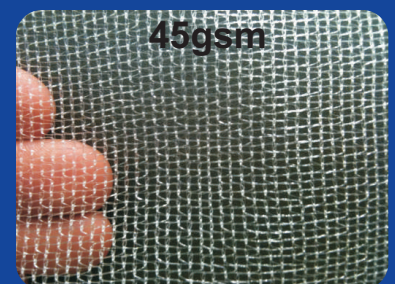

QUARANTINE MESH

By Cosio Industries Ltd

Quarantine mesh is a finely woven HDPE anti-insect mesh used to help keep insects and pests from damaging crops.

By installing Quarantine mesh on all vents, doors, ventilation ports or any other access points this mesh should help to minimise insects from entering the glass or plastic house. Quarantine mesh will let water, light and air pass through.

Applications;

- Greenhouse / glass house doorways, ventilation ports
- Cloche frames
- Insect protection
- Vegetable gardens

Technical specifications

Quarantine mesh

- 125gsm - 3.3m wide, cut to length - white
- 50 x 25 mesh
- 25% shade factor approx

Natural Insect mesh

- 45gsm - 4m wide, cut to length - clear
- 15% shade factor approx

125gsm Quarantine mesh meets the specifications set out by the Ministry of Agriculture and Forestry.