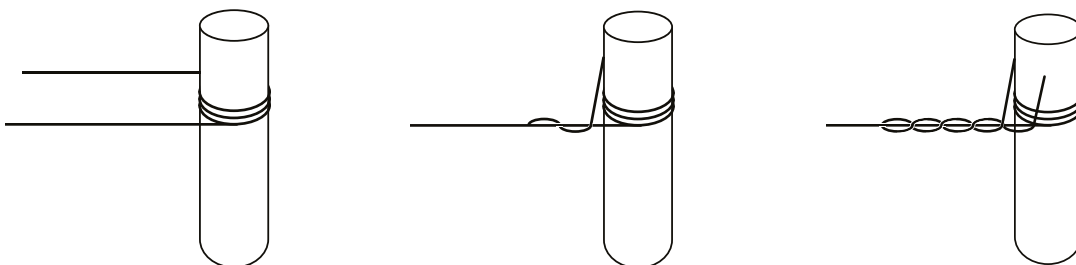

## > Low maintenance

High resistance to UV, does not rust, retains tension under load, no permanent wire strainers required.

## > User friendly

Safer to install, smooth to handle.

Diameters (mm)	1,8*	2,2	2,6	3*
Meters per 10KG spool	2660	1880	1350	1010
Breaking load (kg strength)*	140*	209*	292*	389*
Longevity	15 years	15 years	15 years	15 years
Materials	PET	PET	PET	PET