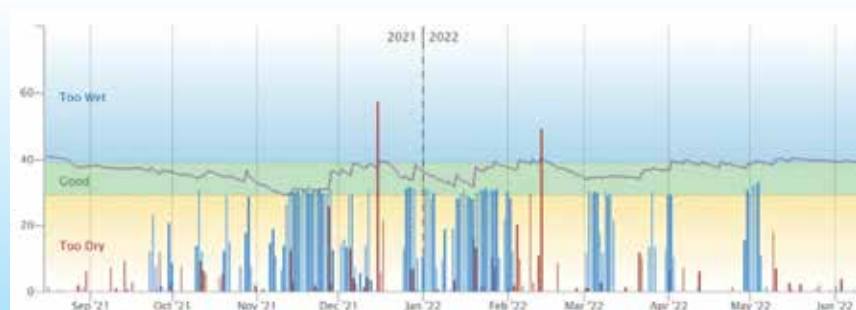

Shade cloth keeps birds away

SUDESH KISSUN

sudeshk@ruralnews.co.nz

UNTIL RECENTLY Ingelwood farmer Nigel King's 75-metre maize stack looked like an aviary and he was losing quality feed.

Led by pukekos, birds were feasting on the maize silage, stored on farm as supplementary feed for his 540 cows.

King says that with their long beaks, pukekos pecked large holes on the plastic cover to access maize silage: this allowed water to seep in and damage the feed.

"For the past two to three years I was losing silage, it's hard to quantify how much," he told *Dairy News*.

"The silage was mouldy because water seeped in through the holes and the cows didn't

like it.

"There was also wastage because the birds took out silage from the holes and left them all over the place."

King looked at his options; poison was ruled out because it would have killed not only pukekos but the other birds.

"And, I don't like doing that," he says.

He has a gun, used for shooting ducks, but that didn't work because the pukekos "kept coming back".

"It was like an aviary out there; the pukekos pecked these large holes and other birds joined the feasting."

But things changed overnight. About four months ago, he bought CoverTex shade cloth, which goes on top of the plastic cover on the silage stack. King says he keeps some tyres in between

the two layers for separation and this makes it almost impossible for a persistent pukeko to reach the plastic beneath.

While placing tyres on the silage plastic first is not essential, it has the effect of suspending the

CoverTex above the plastic making. While still easier than covering the entire plastic stack with tyres, this method uses slightly more tyres than placing the CoverTex directly over the plastic.

The birds have disap-

peared.