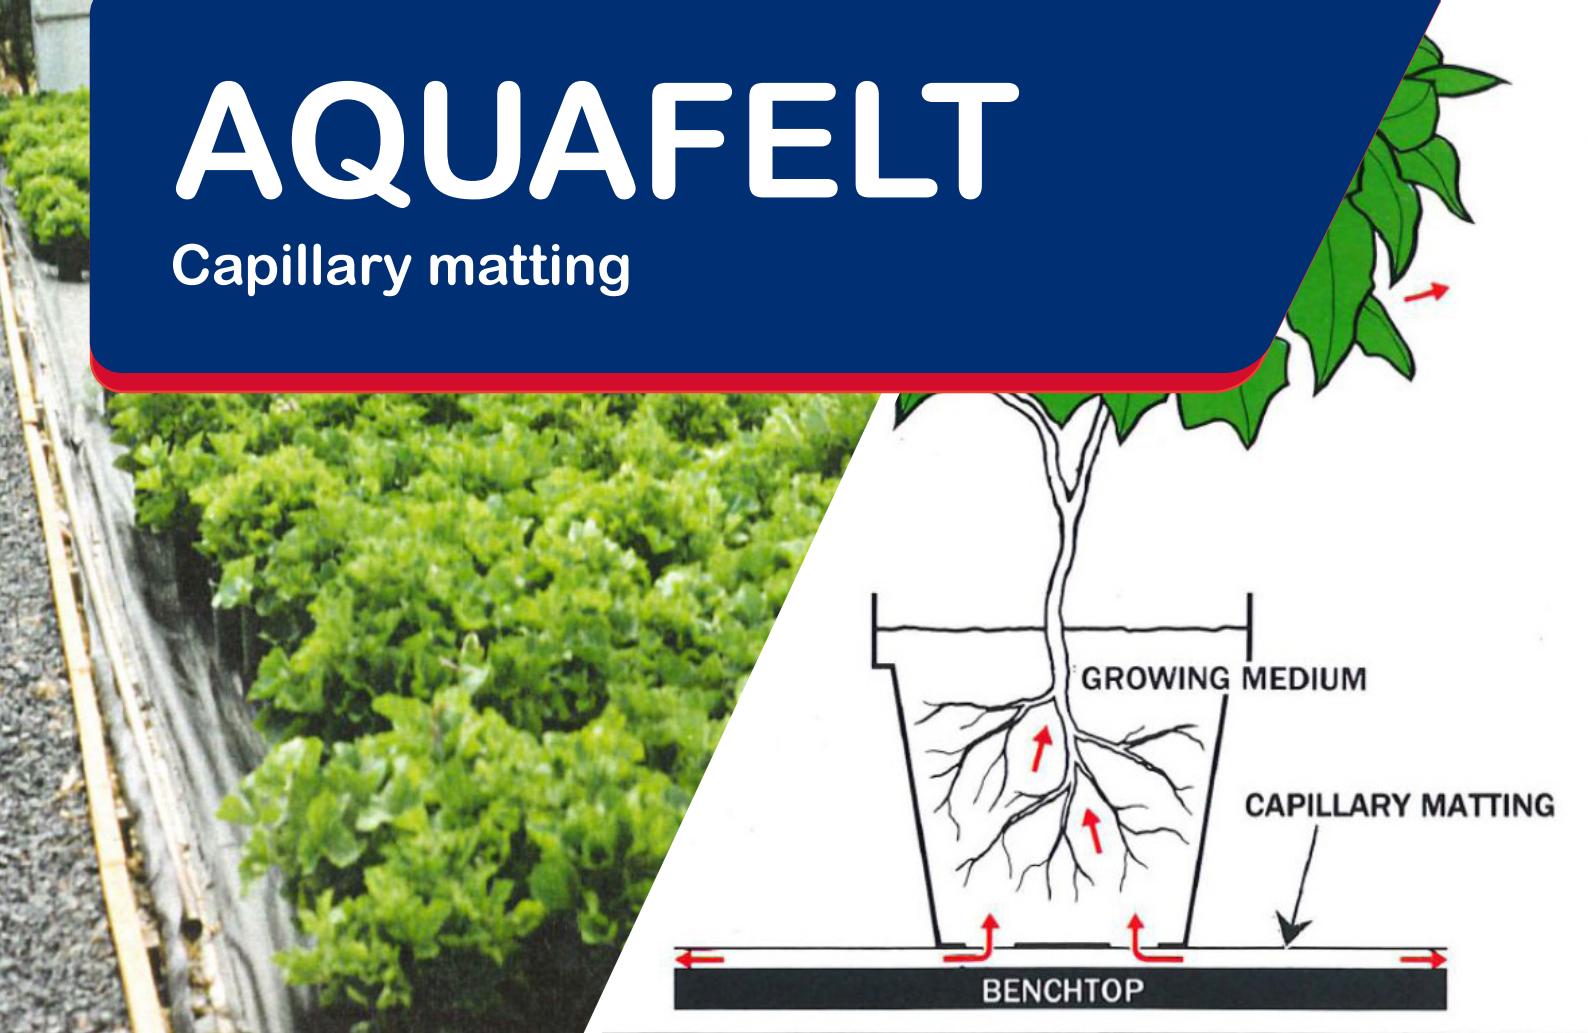

# AQUAFELT

Capillary matting

**Aquafelt is a polyester felt which absorbs water and helps to feed plants evenly.**

## Typical installation

A waterproof membrane must be placed underneath Aquafelt to ensure no water is wasted. Irrigation lines should be placed at the highest side of the bench and should be connected to a timer to ensure overwatering is minimised. A maximum fall of 50mm over 1m is recommended to help the capillary process and avoid stagnant water. To help keep the fabric clean Geocil weedmat or Ultrapro woven weedmat can be placed over the Aquafelt.

## Technical specs

- Roll size - 1.05m x 25m, 2.1m x 25m
- Colour - Black
- Material - Polyester 450gsm Needleponched