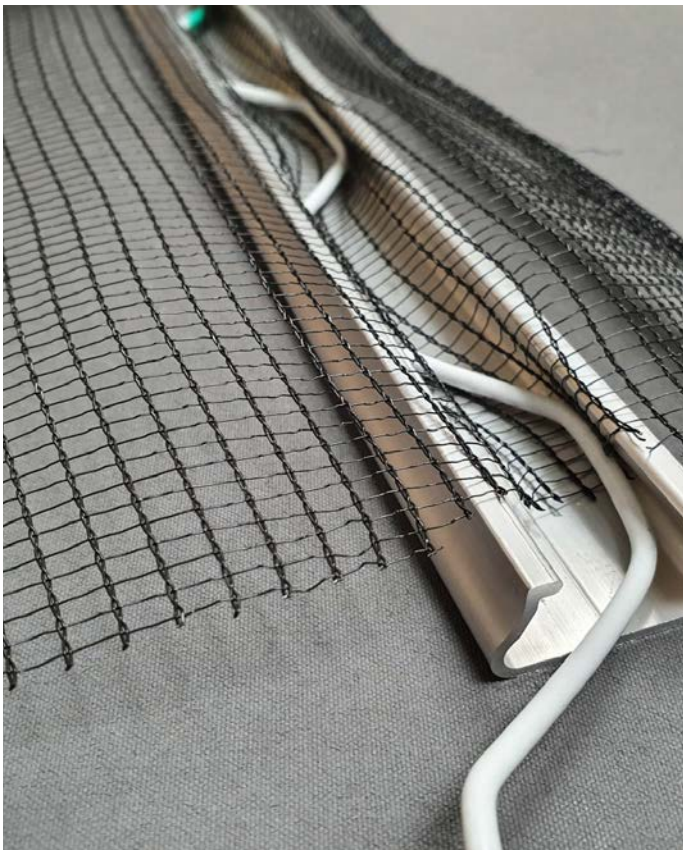

WIGGLE WIRE LOCKSTRIP

Locking strip for plastics, windbreaks, birdnet and shade cloth.