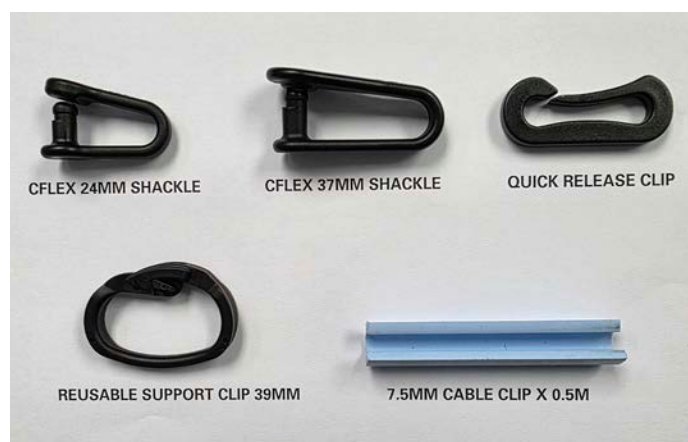

SHACKLES & CLIPS

For commercial shadecloth and windbreak fastening.