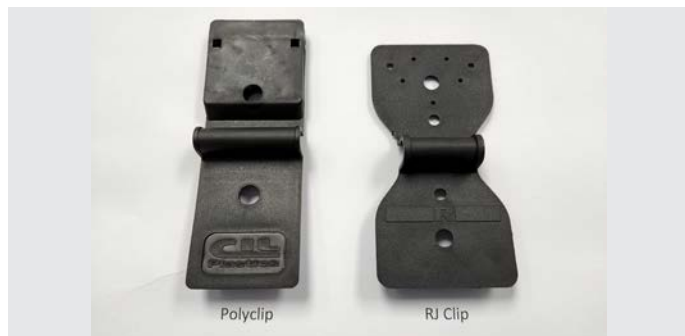

POLYCLIPS

Windbreak and shadecloth fastenings, UV stabilised, NZ made.