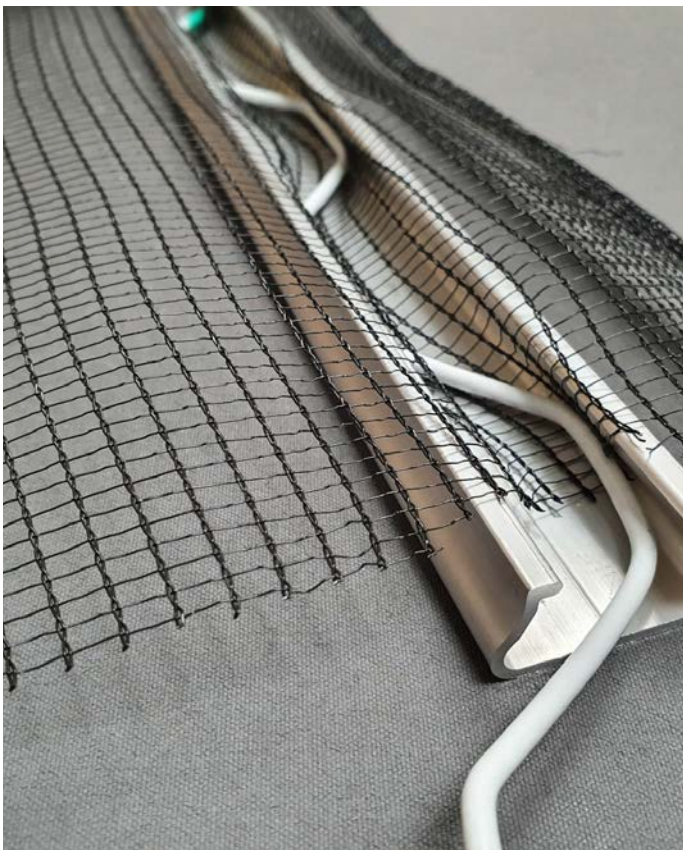

WIGGLE WIRE LOCKSTRIP

Locking strip for plastics, windbreaks, birdnet and shade cloth.